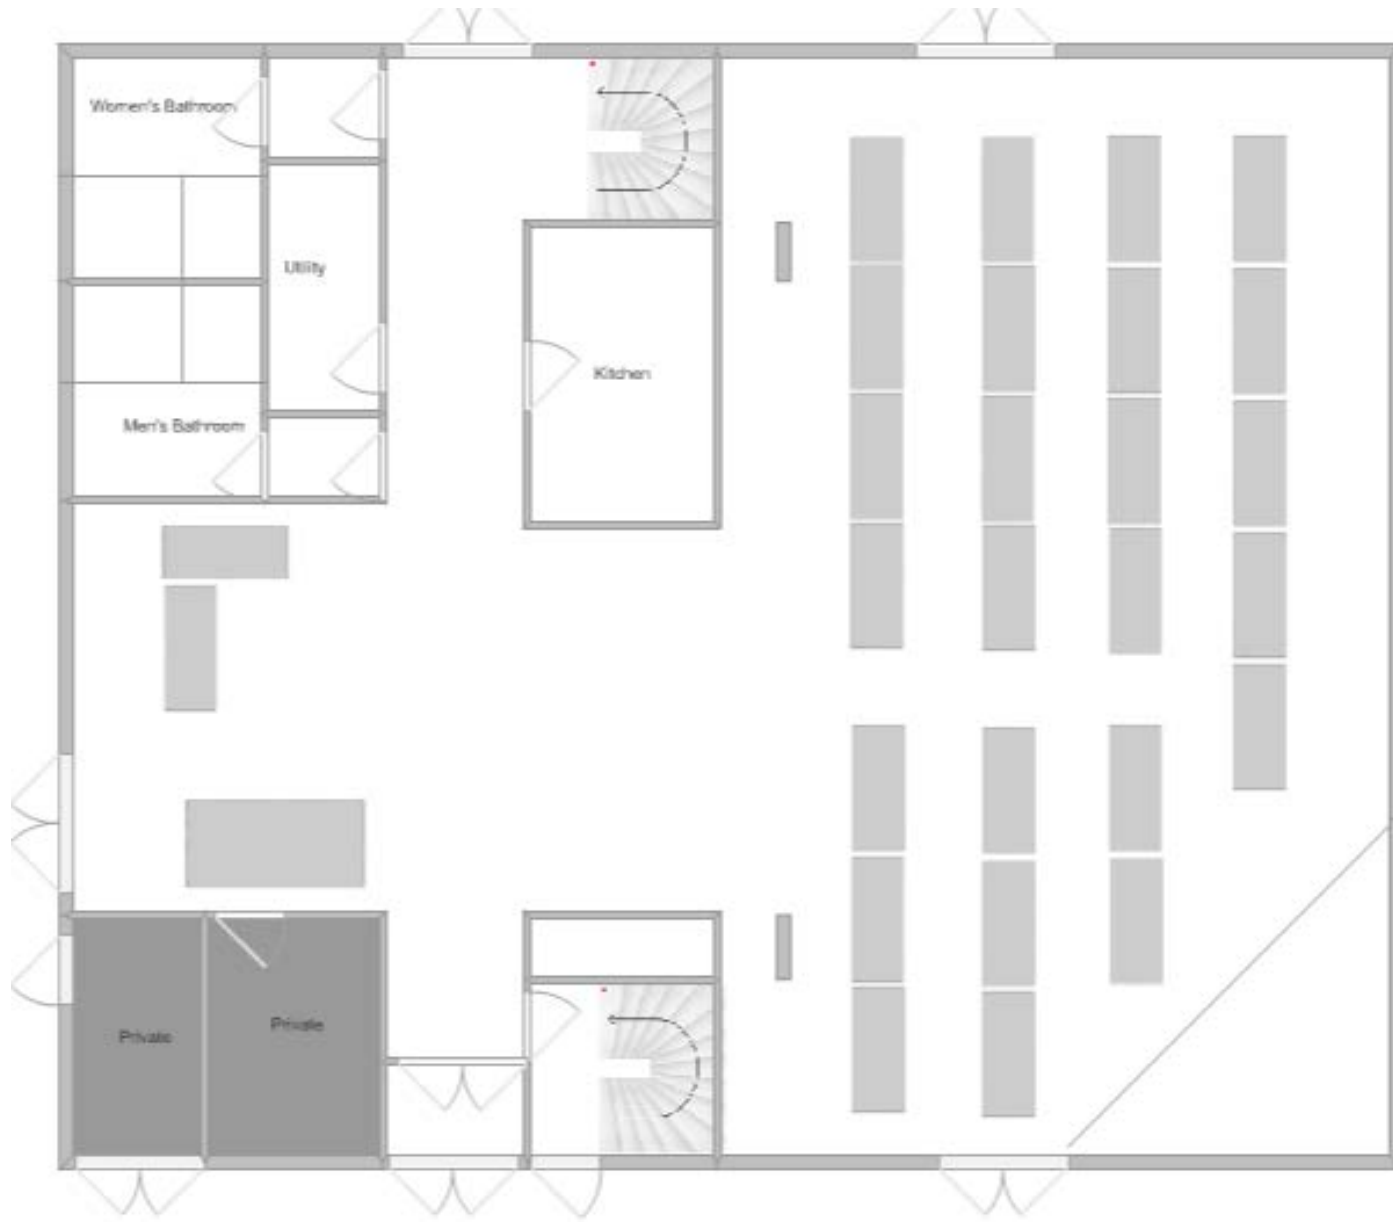

Crescent Heights Hall Main Floor

2300 Square Feet, 52' x 63.5'

25 Rectangular tables (2.5' x 6 feet), 6 people per table = 150 people seated

Crescent Heights Hall Main Floor

2300 Square Feet, 52' x 63.5'

21 Rectangular tables (2.5' x 6 feet), 6 people per table = 126 people seated